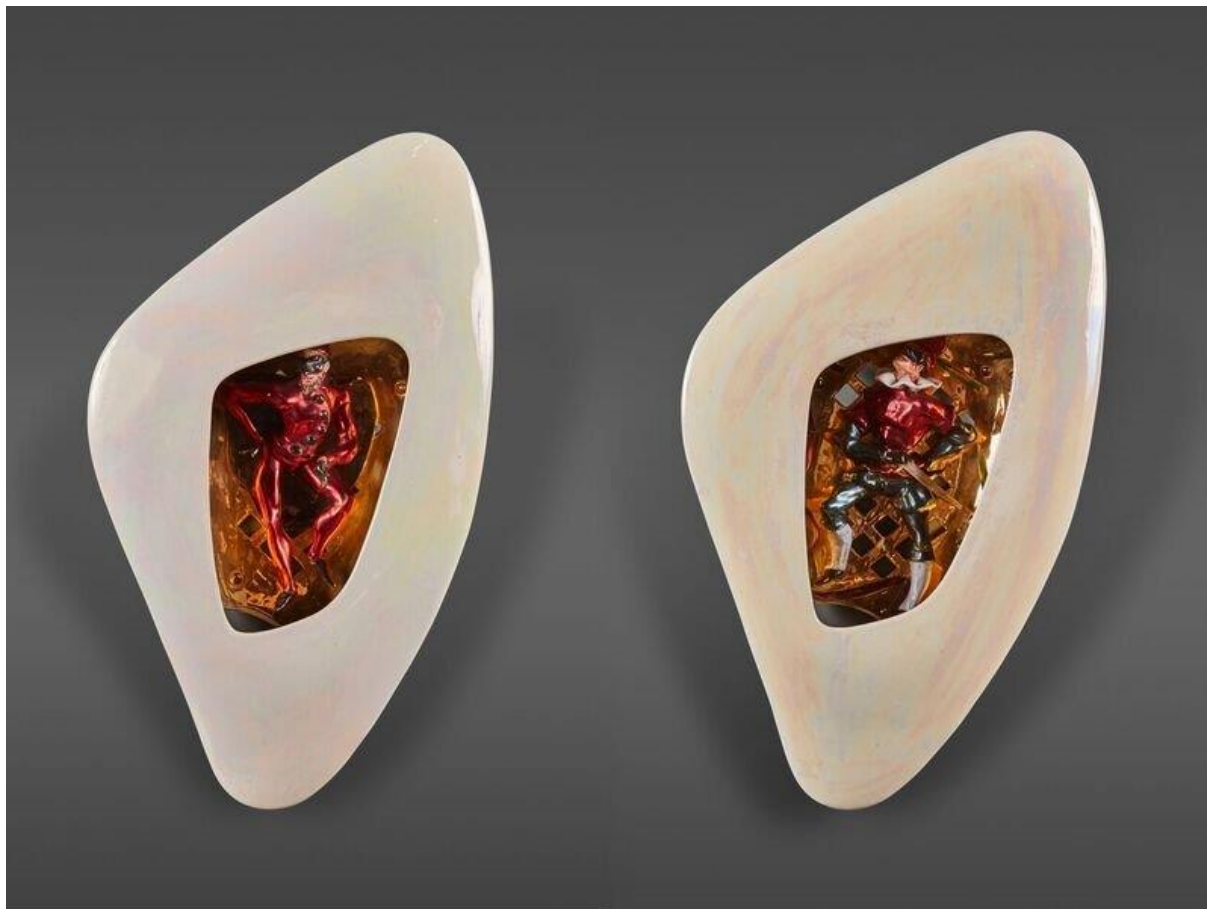

RICHARD SHAPIRO
STUDIOLO

1963-73/9500

A Pair of Whimsical Ceramic Sconces with Jesters

Opalescent and metallic glazed ceramic

Italy
1950s

H 20.5" x W 11.5"

NET PRICE: \$9,500.00

800 N LA CIENEGA BLVD, LOS ANGELES, CALIFORNIA 90069
T 310-275-6700 FX 310-275-6723 STUDIOLO.COM