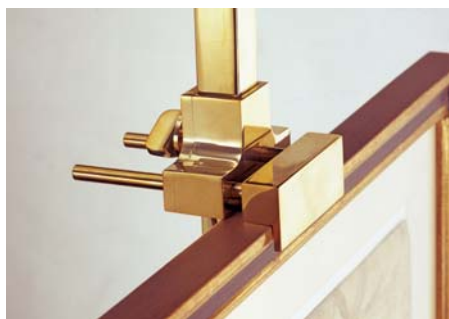

RICHARD SHAPIRO

STUDIOLO

1800
THE STUDIOLO EASEL

RICHARD SHAPIRO

STUDIOLO

THE STUDIOLO EASEL

1800

Available In Gilded Iron, Brass, Nickel Or Polished Steel,
Or In Combinations Thereof. A Smart And
Unexpected Appointment In Any Setting.

Finish Shown: Gilded With Brass Appoinments

Specifications: 72 Inch Height, 15.25 Inch Width, 12.5 Inch Depth
